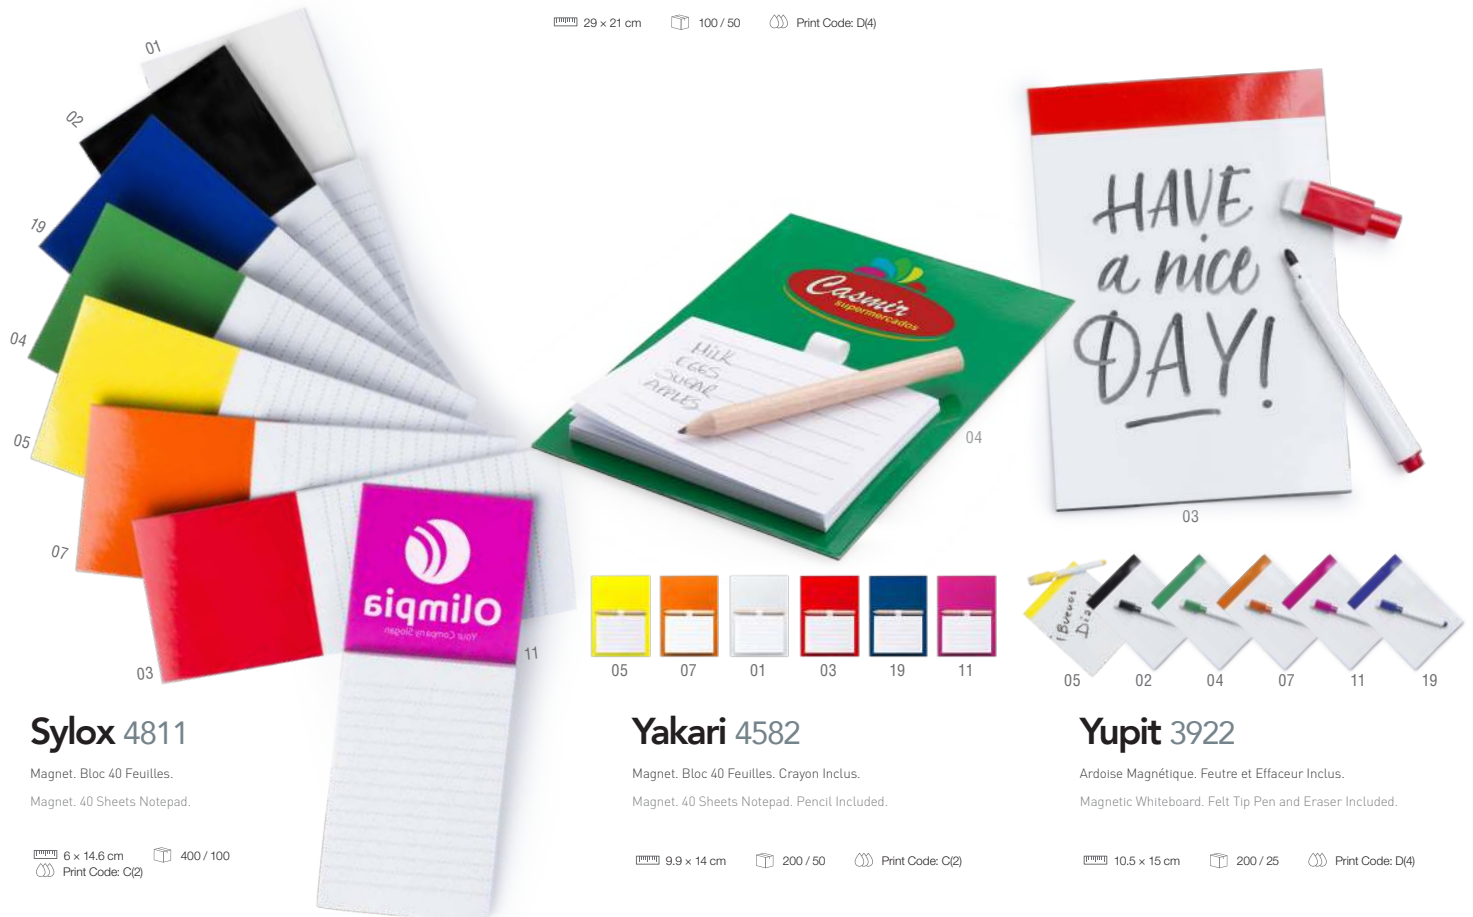

Sylox 4811

Magnet. Bloc 40 Feuilles.
Magnet. 40 Sheets Notepad.

6 x 14.6 cm 400 / 100
Print Code: C(2)

Yakari 4582

Magnet. Bloc 40 Feuilles. Crayon Inclus.
Magnet. 40 Sheets Notepad. Pencil Included.

9.9 x 14 cm 200 / 50 Print Code: C(2)

Yupit 3922

Ardoise Magnétique. Feutre et Effaceur Inclus.
Magnetic Whiteboard. Felt Tip Pen and Eraser Included.

10.5 x 15 cm 200 / 25 Print Code: D(4)