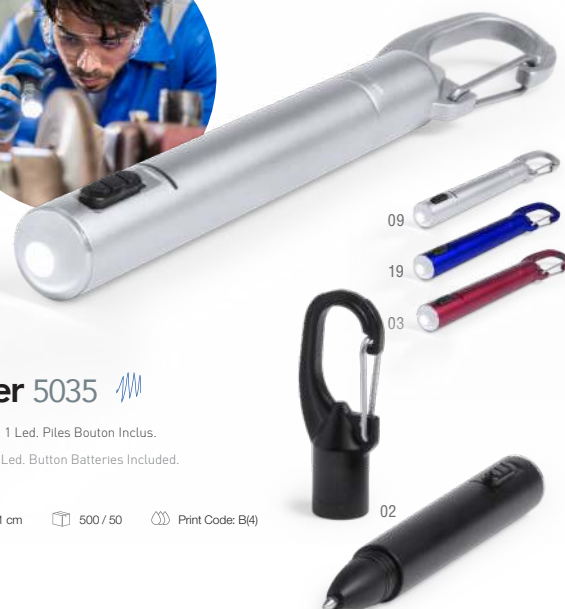

Krujer 5035

Stylo Lampe. 1 Led. Piles Bouton Inclus.
Pen Torch. 1 Led. Button Batteries Included.

 Ø 1 x 11 cm  500 / 50  Print Code: B(4)

09

19

03

02

Basley 6443