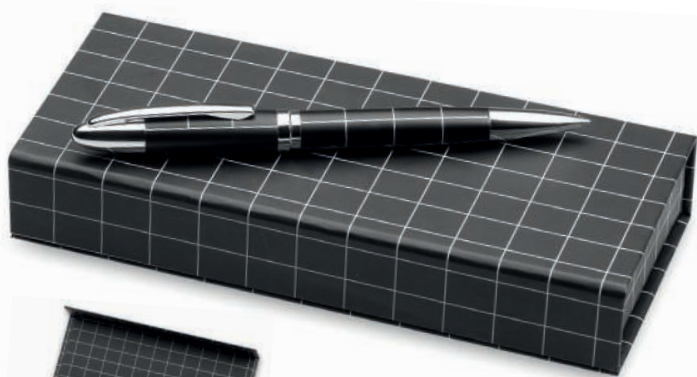

Dacox 4349

Stylo. Métal. Recharge Jumbo. Recharge Inclus.

Pen. Metal. Jumbo Refill. Refill Included.

📏 Ø 1.2 x 13.8 cm   📦 100 / 25   🏷️ Print Code: D(1), B(4), L1