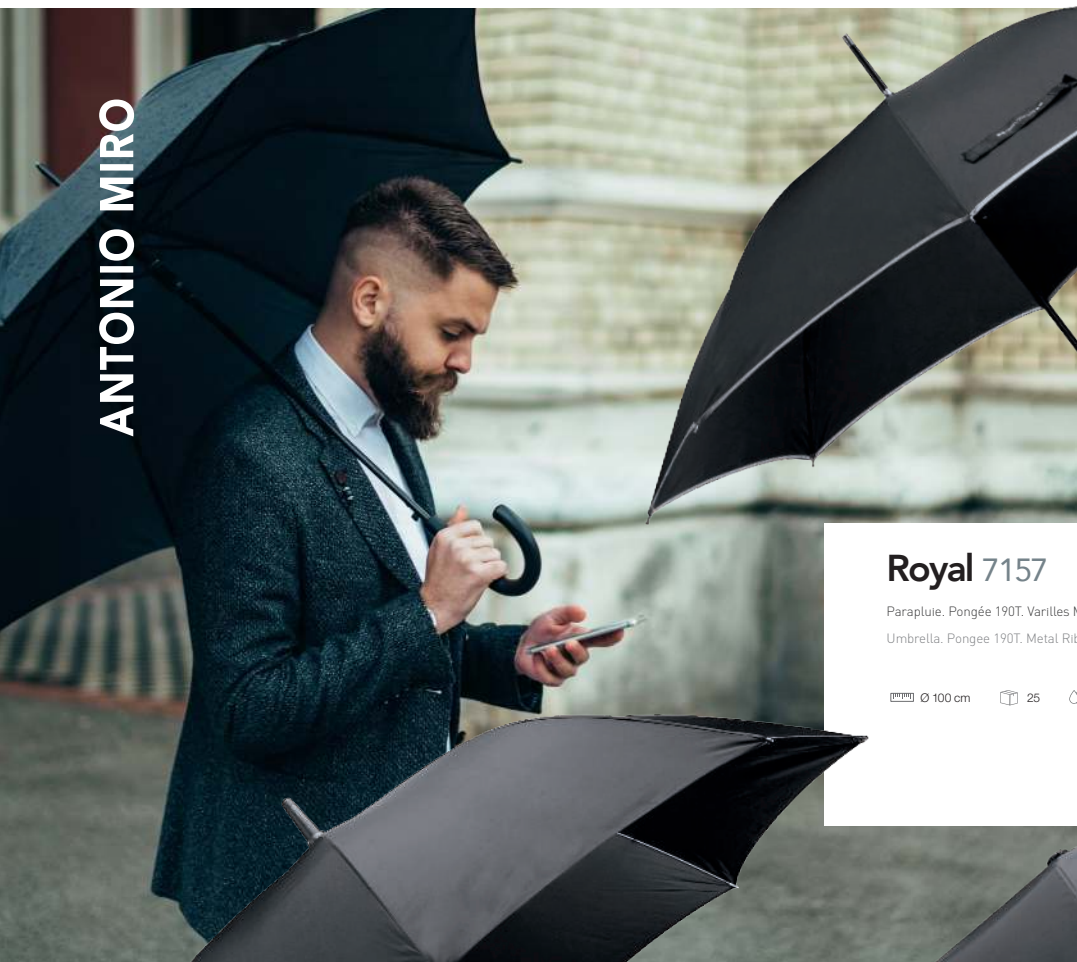

## Tugart 7123

Trolley. ABS. Rigide. 4 Roues Tournantes.  
Trolley. ABS. Rigid. 4 Rotating Wheels.

36 x 60 x 22 cm

1

Print Code: J(1), L2

ANTONIO MIRO