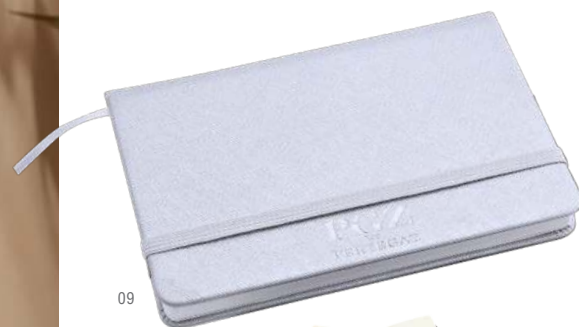

09

02

80 Sheets
Plain

Hertes 3907

Bloc Notes. Similicuir. Couverture Rigide. 80 Feuilles.
Notepad. PU. Hard Cover. 80 Sheets.

9,5 x 14,5 x 1,5 cm
Print Code: E(t), T

100