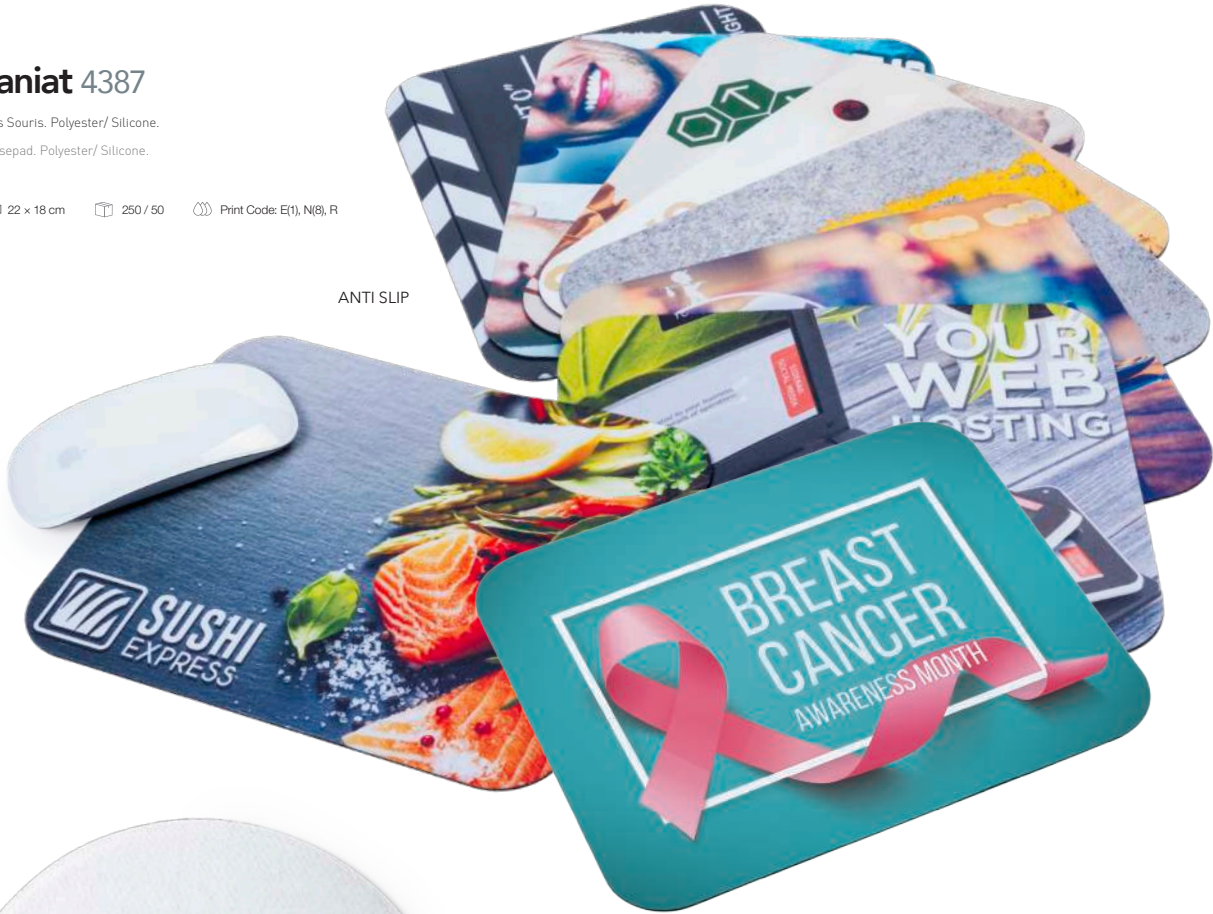

Vaniat 4387

Tapis Souris. Polyester/ Silicone.
Mousepad. Polyester/ Silicone.

22 x 18 cm 250 / 50 Print Code: E(1), N(8), R

ANTI SLIP

ANTI SLIP