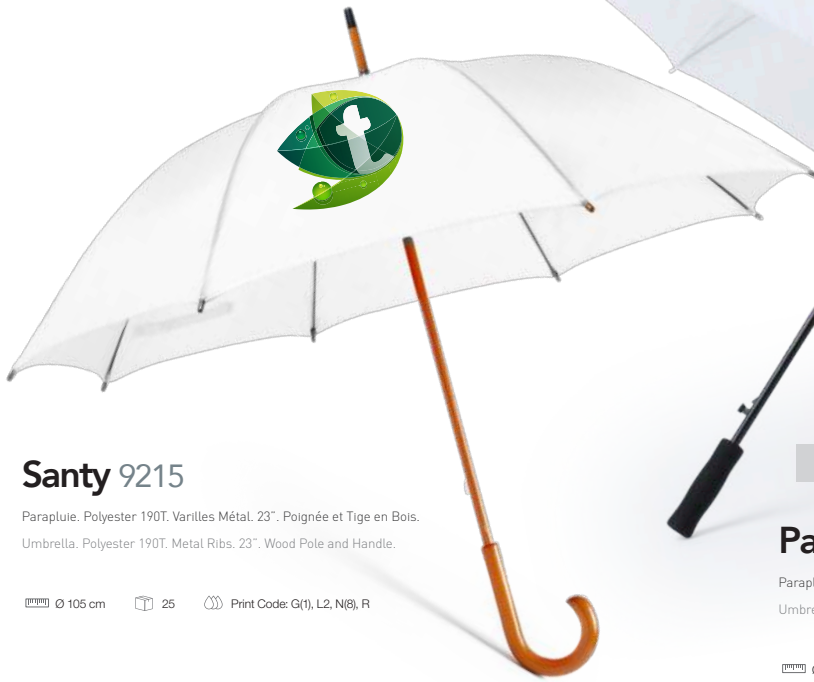

Santy 9215

Parapluie. Polyester 190T. Varilles Métal. 23". Poignée et Tige en Bois.
Umbrella. Polyester 190T. Metal Ribs. 23". Wood Pole and Handle.

☒ Ø 105 cm ☒ 25 ☒ Print Code: G(1), L2, N(8), R