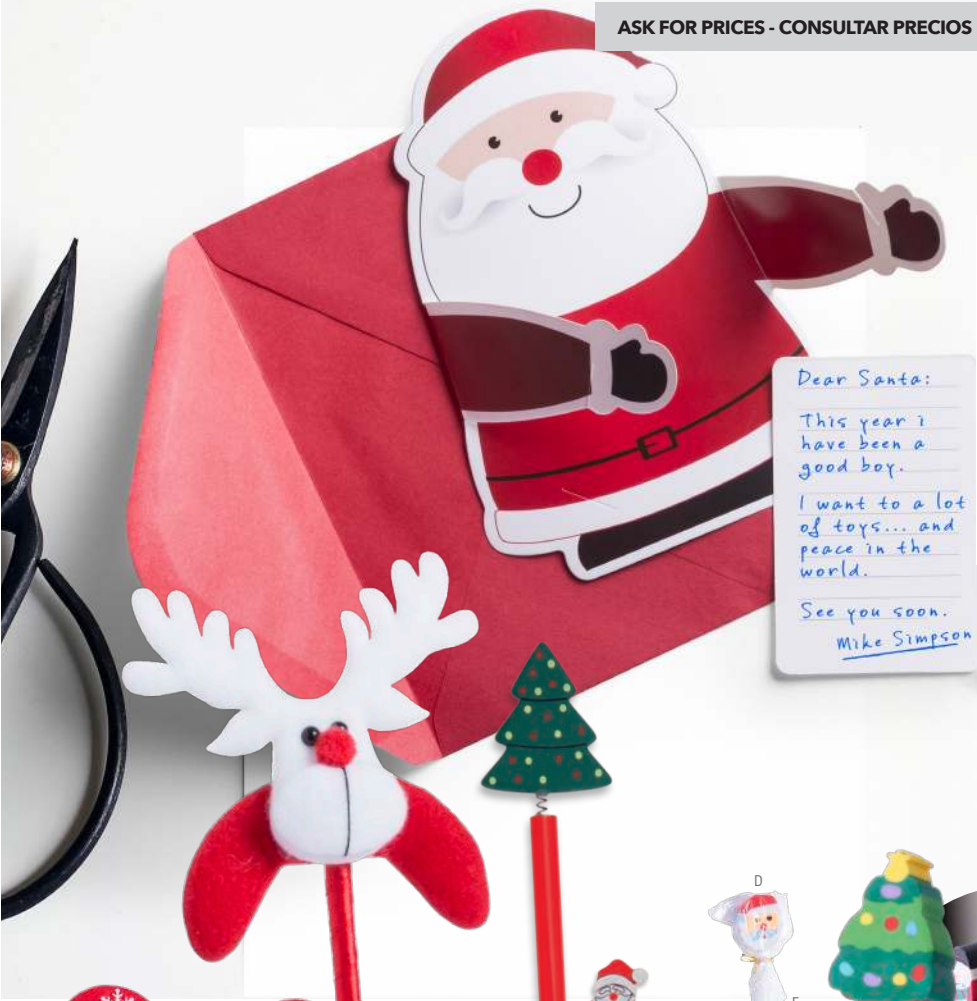

 5,5 x 5,3 x 0,3 cm

 1000 / 200

 Print Code: D(4), L1

03

ASK FOR PRICES - CONSULTAR PRECIOS

Poxtal 4666

Lettre Noël.
Christmas Card.

16 x 11 cm 1000 / 50 Print Code: C(1)