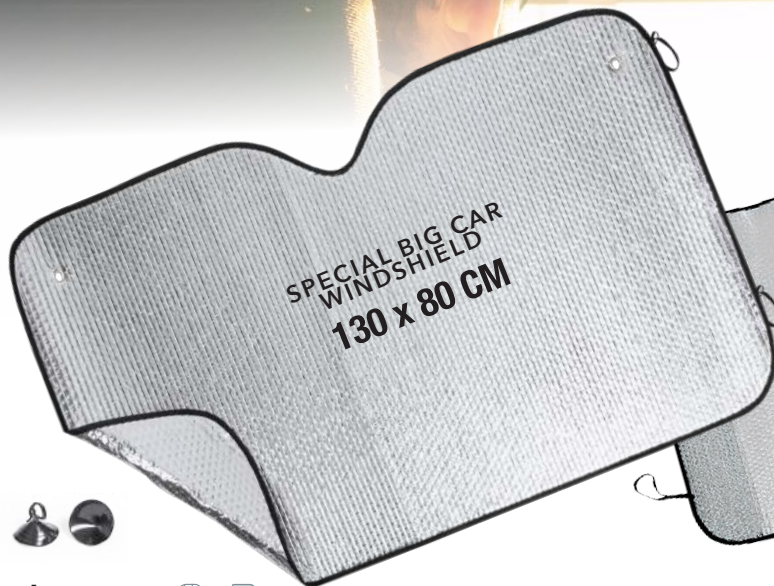

Falnit 5708

Pare-Soleil. Aluminium Bulles Deux Faces.
Sunshade. Two Bubble Aluminium Sides.

130 x 80 cm 100 Print Code: H(1)