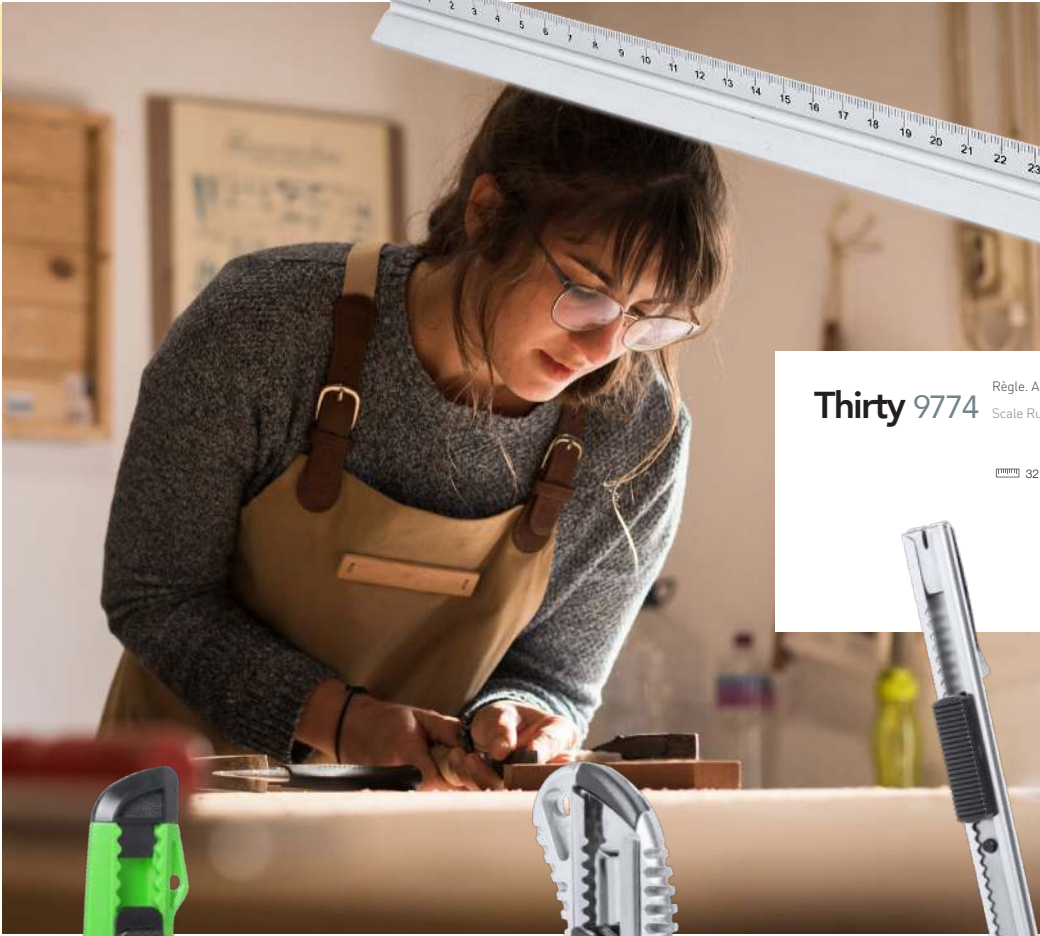

Thirty 9774

Règle. Aluminium. 30 cm. Échelle: 1:20, 1:25, 1:50, 1:75, 1:100.
Scale Ruler. Aluminium. 30 cm. Scales: 1:20, 1:25, 1:50, 1:75, 1:100.

32 x 2 x 2 cm 200 / 20 Print Code: F(4), L1