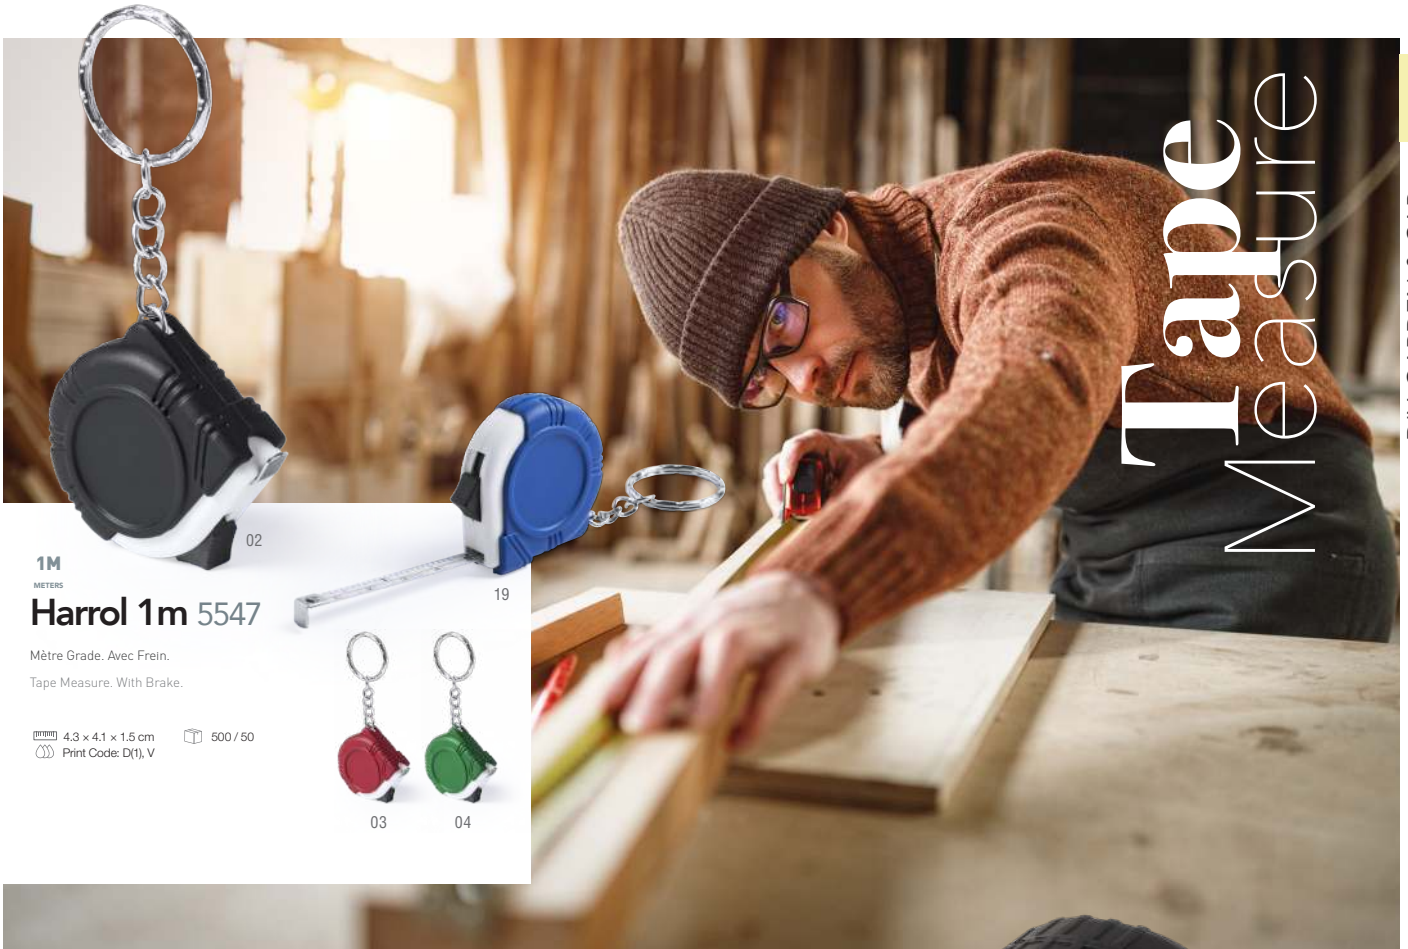

TAPE Measure

1M
METERS
Harrol 1m 5547

Mètre Grade. Avec Frein.
Tape Measure. With Brake.

4,3 x 4,1 x 1,5 cm 500 / 50
 Print Code: D(1), V