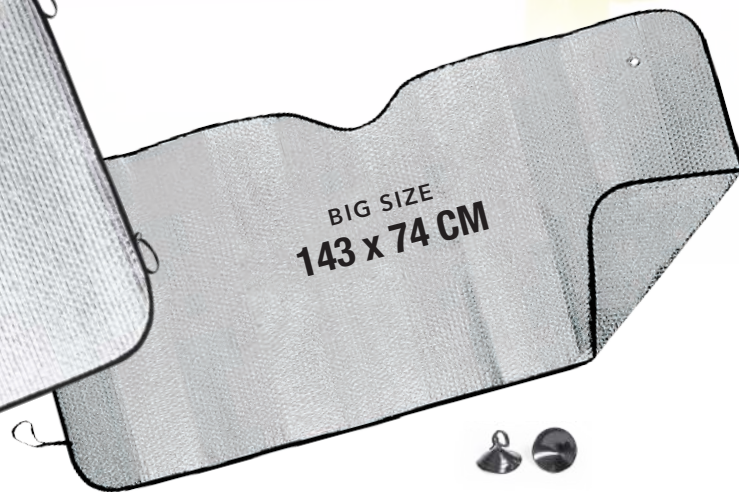

44 x 36 cm 200 Print Code: G(1), R

Falnit 5708

Pare-Soleil. Aluminium Bulles Deux Faces.
Sunshade. Two Bubble Aluminium Sides.

130 x 80 cm 100 Print Code: H(1)

Vagón 9173

Pare-Soleil. Aluminium Bulles Deux Faces.
Sunshade. Two Bubble Aluminium Sides.