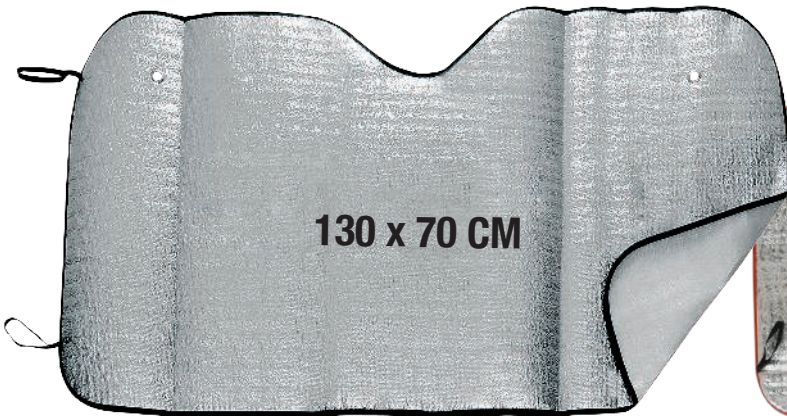

130 x 70 CM

Jumbo 9124

Pare-Soleil. Aluminium Un Côté.
Sunshade. Aluminium One Side.

130 x 70 cm 100 Print Code: H(1)