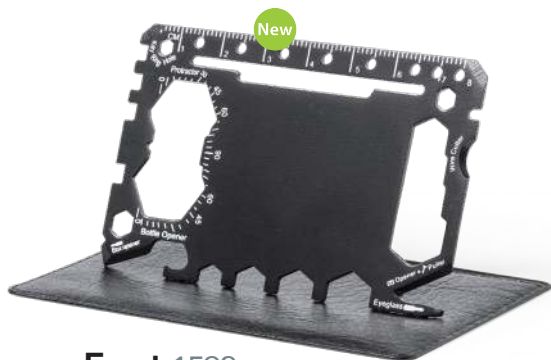

Pocket Multitools

DIY, GARDEN & CAR

Frest 1592

Multi Outils. Acier Inox. 17 Fonctions. Étui Similicuir.
Multitool. Stainless Steel. 17 Functions. PU Pouch.

9.4 x 6.4 x 0.2 cm 400 / 100 Print Code: D(1), L1