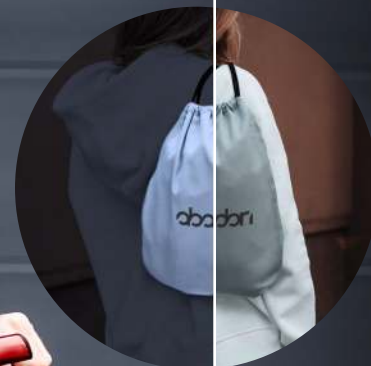

REFLECTIVE
FABRIC

NIGHT

DAY

Bayolet 1137

Sac à Dos. Polyester 210T. Réfléchissant.

Drawstring Bag. Polyester 210T. Reflective.

34 x 42 cm

200 / 50

Print Code: F(1), N(8)