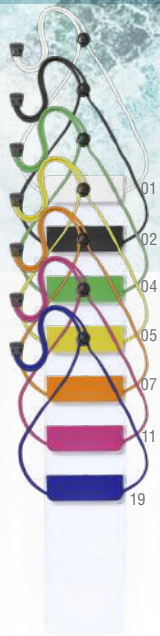

Charger Backpack. Ripstop. Solar Panel 6,5W. USB Connection. Padded Laptop Compartment. Padded Back and Shoulder Straps.

33 x 52 x 23 cm 10 Print Code: J(8)

03

04

19

swisent
ORIZONS
adventure

Virtux 7295

WATER RESISTANT

Sac à Dos. Polyester 420D. Dos et Bretelles Rembourrées. Backpack. Polyester 420D. Padded Back and Shoulder Straps.

35 x 53 x 28 cm 20 Print Code: J(8)

03

02

19

Waterproof

Rokdem 1610

Fourre-Tout. PVC. Imperméable. Écran Tactile.
Multipurpose Bag. PVC. Waterproof. Touch Screen.

10 x 23.5 cm 500 / 50 Print Code: E(1)

2L

Kambax 6564

Sac. Ripstop. 2 L. Imperméable. Écran Tactile.
Bag. Ripstop. 2 L. Waterproof. Touch Screen.

11 x 29.5 cm 200 / 10 Print Code: G(1)

Waterproof

Bag & Backpack