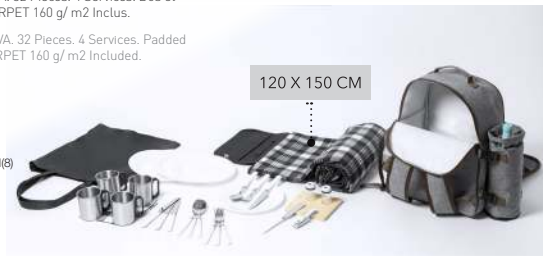

Pirsoy 1567

120 X 150 CM

Couverture Picnic. Cuir Recyclé/ PEVA/ Polyester RPET 160 g/ m2.

Picnic Blanket. Recycled Leather/ PEVA/ Polyester RPET 160 g/ m2.

150 x 120 cm 20 Print Code: G(1), N(8)