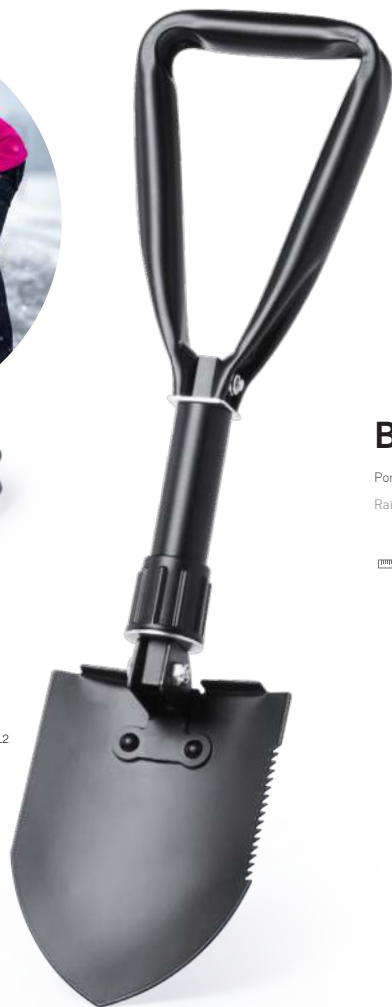

Skabix 6041

Pelle à Neige. Acier Carbone. Pliable. Étui Polyester.
Snow Shovel. Carbon Steel. Foldable. Polyester Pouch.

8x8 11.5 x 46.5 x 5 cm 20 Print Code: (B), L2

Graker 4436

Crampons Antidérapants. 2 Pièces. Ajustable.
Ice Grippers. 2 Pieces. Adjustable.

8x8 12.7 x 1.1 x 5.2 cm 100 / 50 Print Code: N(6)