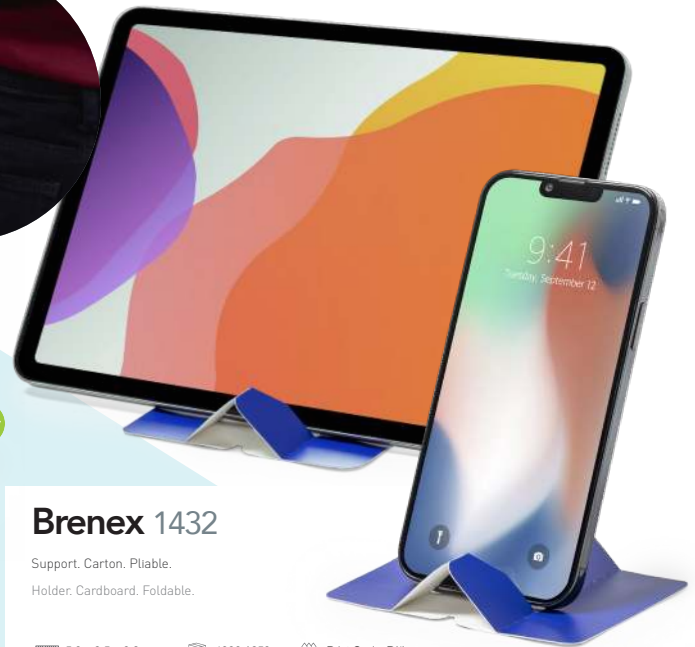

Morlon 1085

Support. Aluminium. Pliable. Hauteur Réglable. Étui Suédoine.
Holder. Aluminium. Foldable. Adjustable Height. Velvet Pouch.

25.5 x 11 x 28.7 cm 30 Print Code: G(1), L2, N(8)

Ryper 3665

Support. Rembourrée.
Holder. Padded.

39 x 30 x 4 cm 10 Print Code: G(1)

Laxo 4108

Support.
Holder.

8.5 x 3 x 8.5 cm 500 / 100
Print Code: C(4), W

Reviton 1082

SUITABLE FOR TABLETS
AND MOBILE PHONES

Support. Pliable. Hauteur et Angle Réglables.
Holder. Foldable. Adjustable Height and Angle.

6.6 x 12.3 x 11 cm 100 / 50 Print Code: E(1)

New

Brenex 1432

Support. Carton. Pliable.
Holder. Cardboard. Foldable.

5.6 x 8.5 x 0.2 cm 1000 / 250 Print Code: B(1)

BAMBOO Holder

Delim 6795

Support: Bambou.
Holder: Bambou.