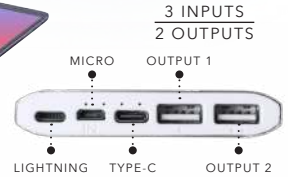

Backers 5537

Power Bank. Aluminium. 10000 mAh. 2 Sorties USB. Entrées Micro USB, Type C et Lightning. Câble Non Inklus.
Power Bank. Aluminium. 10000 mAh. 2 USB Outputs. Micro USB, Type C and Lightning Inputs. Cable Not Included.

7.5 x 14.1 x 1.3 cm 50 / 25 Print Code: E(4), W, L2