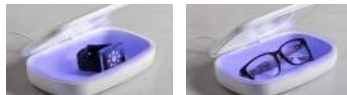

20.5 x 4.5 x 12.5 cm 30 Print Code: F(2), W

UV sterilizer

Ultraviolet light: destroys micro-organisms and bacteria from surfaces and objects used on a daily basis.

Blay 6671

Lampe Stérilisateur UV Chargeur: Sans Fil 10W. Sortie USB. Ultraviolets. Connexion USB.
Charger UV Sterilizer Lamp. Wireless 10W. USB Output. Ultraviolet Light. USB Connection.