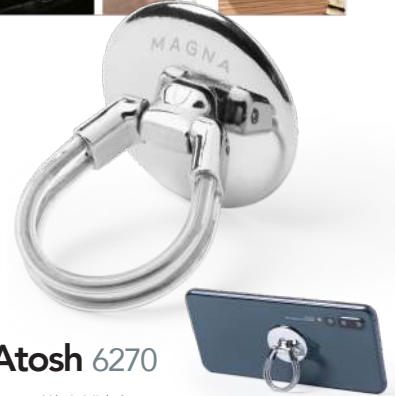

Atosh 6270

Support. Métal. Adhésif.
Holder. Metal. Adhesive.

3.2 x 4.8 x 1.2 cm 500 / 100 Print Code: B(1), L1