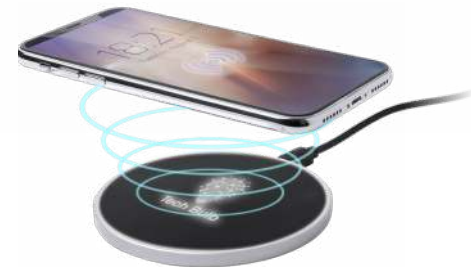

Brizem 6130

Chargeur. Lumières Led. Sans Fil 10W.
Charger. Led Lights. Wireless 10W.

Ø 10 x 0.7 cm 100 / 50
Print Code: E(4), L2, W