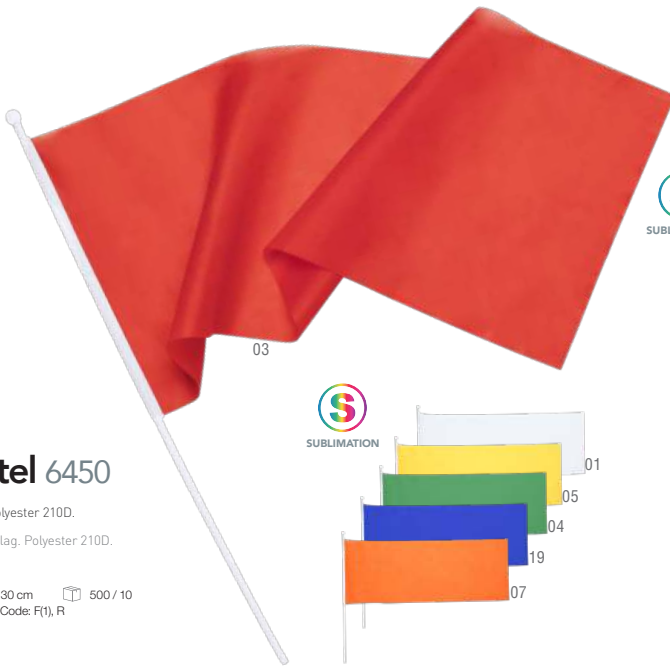

Dambor 6200

Drapeau, Polyester 170D.
Flag, Polyester 170D.

100 x 70 cm 200 / 10
Print Code: G(1), R

Portel 6450

Fanlon, Polyester 210D.
Pennant Flag, Polyester 210D.

80 x 30 cm 500 / 10
Print Code: F(1), R